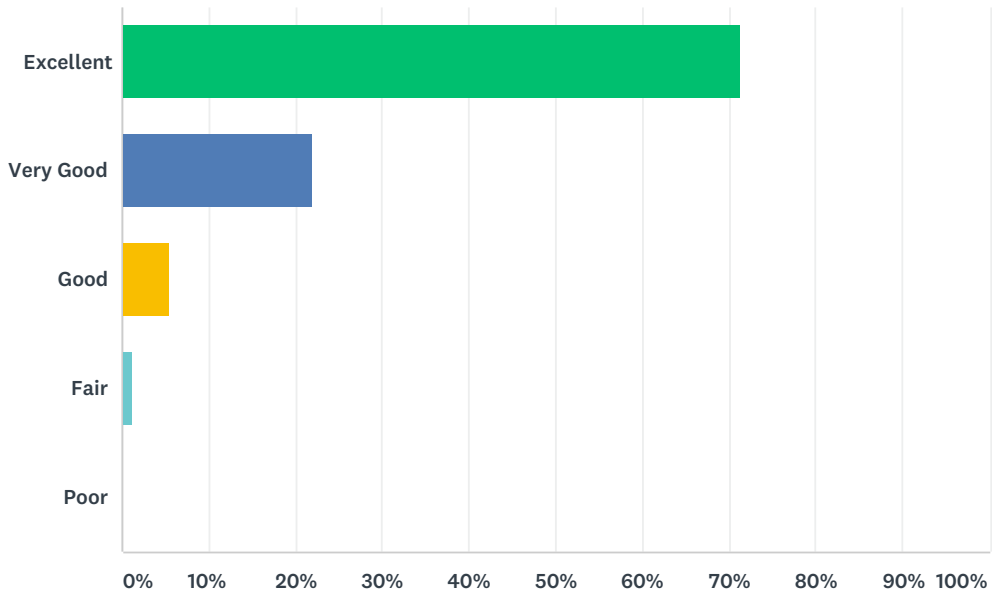

# Q1 How would you rate your overall satisfaction with this class?

Answered: 164 Skipped: 50

ANSWER CHOICES	RESPONSES	
Excellent	71.34%	117
Very Good	21.95%	36
Good	5.49%	9
Fair	1.22%	2
Poor	0.00%	0
<b>TOTAL</b>		<b>164</b>

## Q6 How likely would you be to recommend this class to another student?

Answered: 210 Skipped: 4

ANSWER CHOICES	RESPONSES	
Extremely likely	56.19%	118
Very likely	34.76%	73
Somewhat Likely	7.62%	16
Unlikely	0.48%	1
Very Unlikely	0.95%	2
<b>TOTAL</b>		<b>210</b>