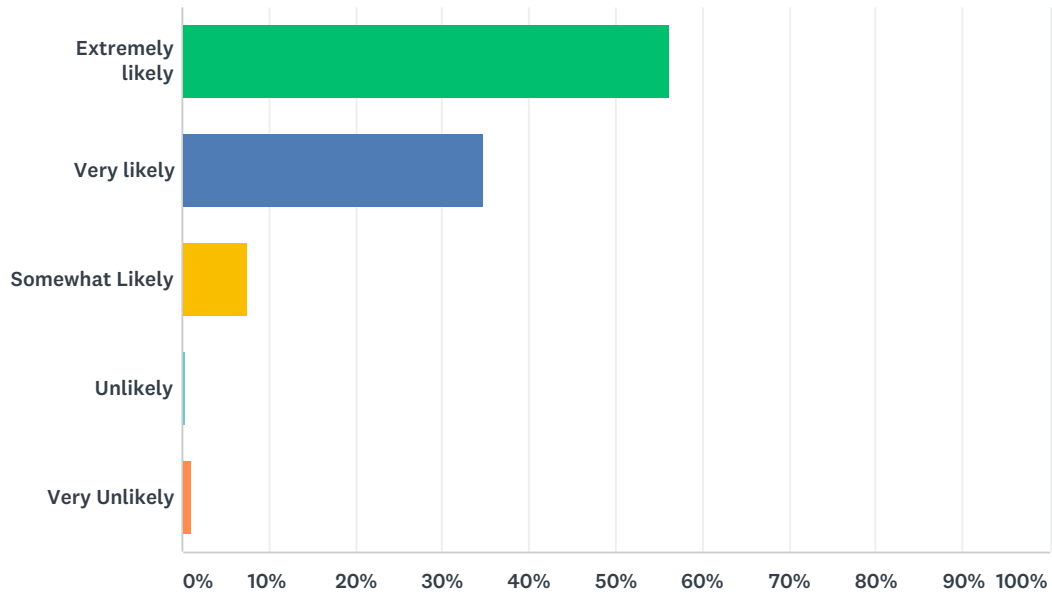

# Q1 How would you rate your overall satisfaction with this class?

Answered: 164 Skipped: 50

ANSWER CHOICES	RESPONSES	
Excellent	71.34%	117
Very Good	21.95%	36
Good	5.49%	9
Fair	1.22%	2
Poor	0.00%	0
<b>TOTAL</b>		<b>164</b>

## Q6 How likely would you be to recommend this class to another student?

Answered: 210 Skipped: 4

ANSWER CHOICES	RESPONSES	
Extremely likely	56.19%	118
Very likely	34.76%	73
Somewhat Likely	7.62%	16
Unlikely	0.48%	1
Very Unlikely	0.95%	2
<b>TOTAL</b>		<b>210</b>