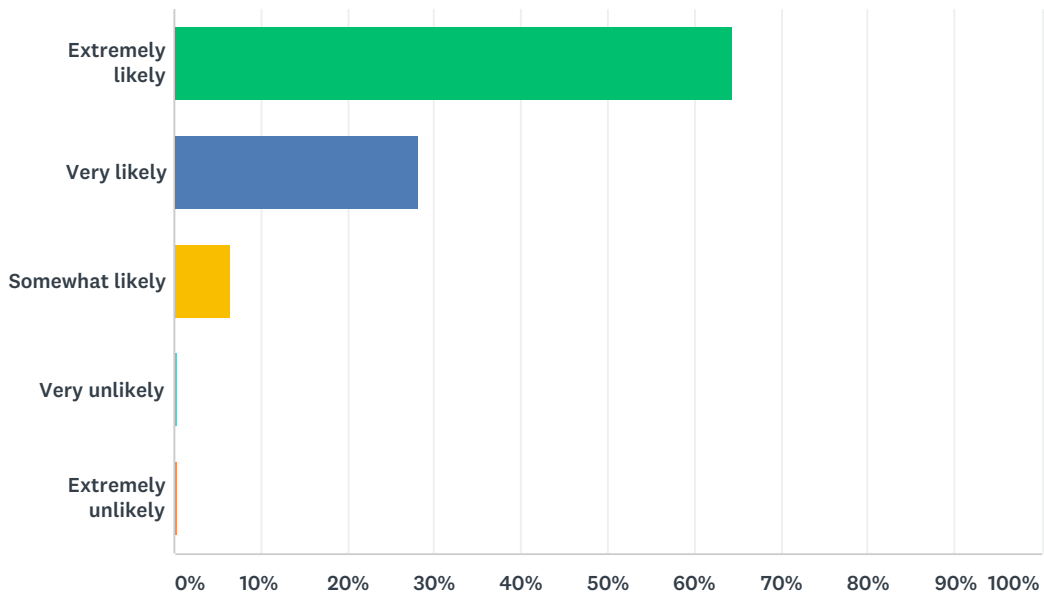

Q16 Would you be likely to take another class or workshop at Lion Brand Yarn Studio in the future?

Answered: 202 Skipped: 12

ANSWER CHOICES	RESPONSES	
Extremely likely	64.36%	130
Very likely	28.22%	57
Somewhat likely	6.44%	13
Very unlikely	0.50%	1
Extremely unlikely	0.50%	1
TOTAL		202