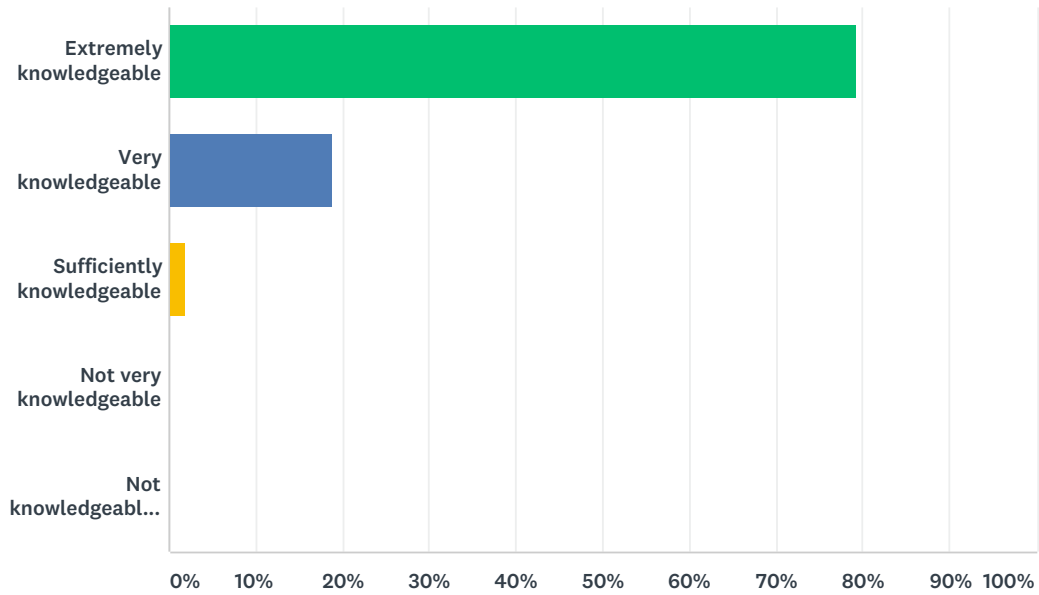

Q8 How knowledgeable was your teacher?

Answered: 202 Skipped: 12

ANSWER CHOICES	RESPONSES	
Extremely knowledgeable	79.21%	160
Very knowledgeable	18.81%	38
Sufficiently knowledgeable	1.98%	4
Not very knowledgeable	0.00%	0
Not knowledgeable at all	0.00%	0
TOTAL		202