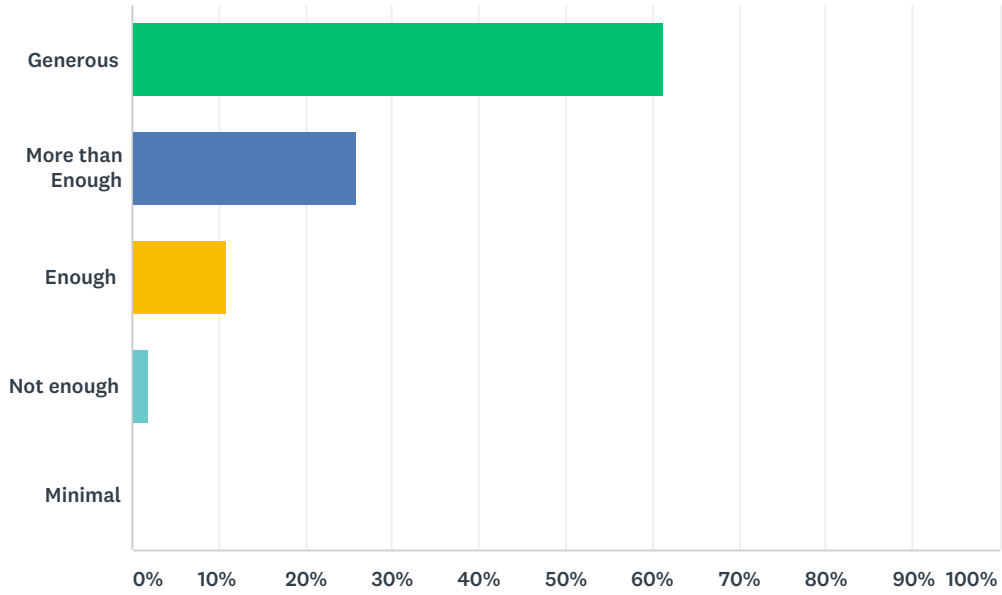

## Q9 How encouraging was the teacher?

Answered: 203 Skipped: 11

ANSWER CHOICES	RESPONSES	
Inspiring	46.31%	94
Very encouraging	50.74%	103
Somewhat Encouraging	2.46%	5
Not very encouraging	0.00%	0
Discouraging	0.49%	1
<b>TOTAL</b>		<b>203</b>

### Q10 Please rate the amount of instruction you received:

Answered: 204 Skipped: 10

ANSWER CHOICES	RESPONSES	
Generous	61.27%	125
More than Enough	25.98%	53
Enough	10.78%	22
Not enough	1.96%	4
Minimal	0.00%	0
<b>TOTAL</b>		<b>204</b>