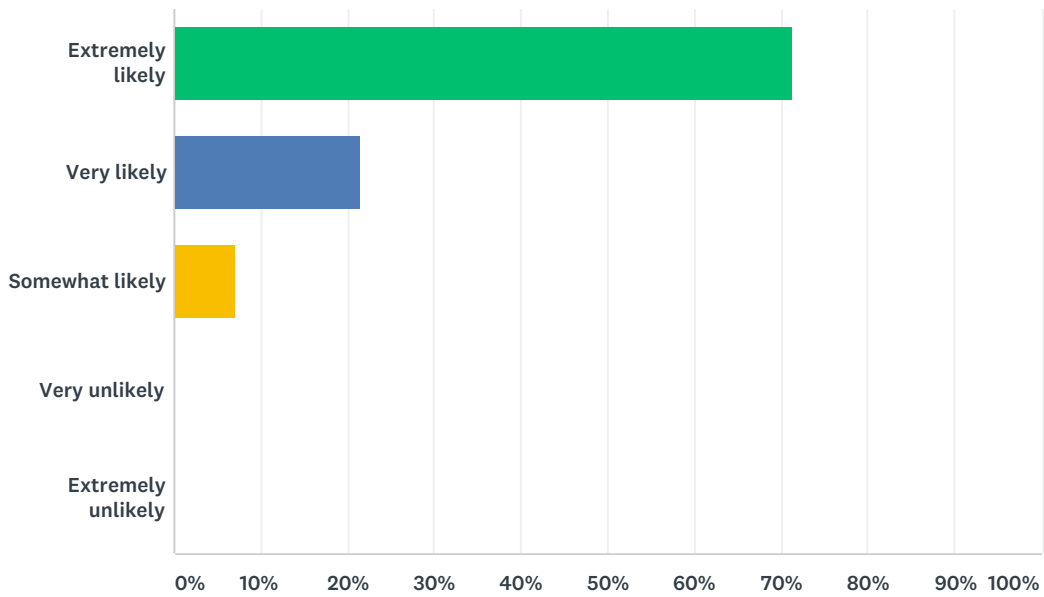

Q16 Would you be likely to take another class or workshop at Lion Brand Yarn Studio in the future?

Answered: 307 Skipped: 54

ANSWER CHOICES	RESPONSES	
Extremely likely	71.34%	219
Very likely	21.50%	66
Somewhat likely	7.17%	22
Very unlikely	0.00%	0
Extremely unlikely	0.00%	0
TOTAL		307