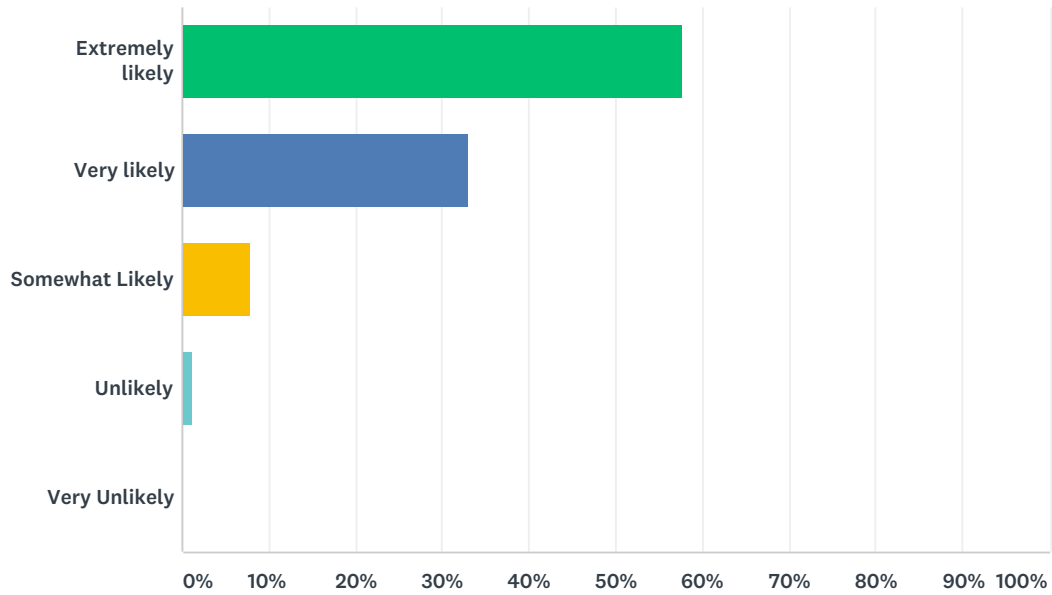

Q1 How would you rate your overall satisfaction with this class?

Answered: 322 Skipped: 39

ANSWER CHOICES	RESPONSES	
Excellent	75.16%	242
Very Good	17.39%	56
Good	4.97%	16
Fair	2.48%	8
Poor	0.00%	0
TOTAL		322

Q6 How likely would you be to recommend this class to another student?

Answered: 326 Skipped: 35

ANSWER CHOICES	RESPONSES	
Extremely likely	57.67%	188
Very likely	33.13%	108
Somewhat Likely	7.98%	26
Unlikely	1.23%	4
Very Unlikely	0.00%	0
TOTAL		326