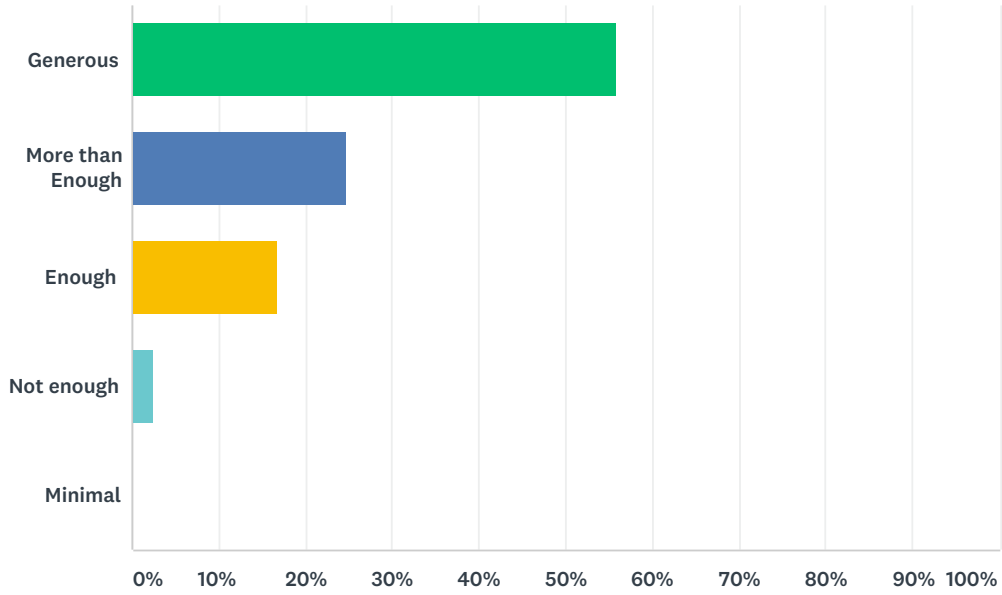

Q9 How encouraging was the teacher?

Answered: 312 Skipped: 49

ANSWER CHOICES	RESPONSES	
Inspiring	50.64%	158
Very encouraging	46.47%	145
Somewhat Encouraging	2.56%	8
Not very encouraging	0.00%	0
Discouraging	0.32%	1
TOTAL		312

Q10 Please rate the amount of instruction you received:

Answered: 311 Skipped: 50

ANSWER CHOICES	RESPONSES	
Generous	55.95%	174
More than Enough	24.76%	77
Enough	16.72%	52
Not enough	2.57%	8
Minimal	0.00%	0
TOTAL		311