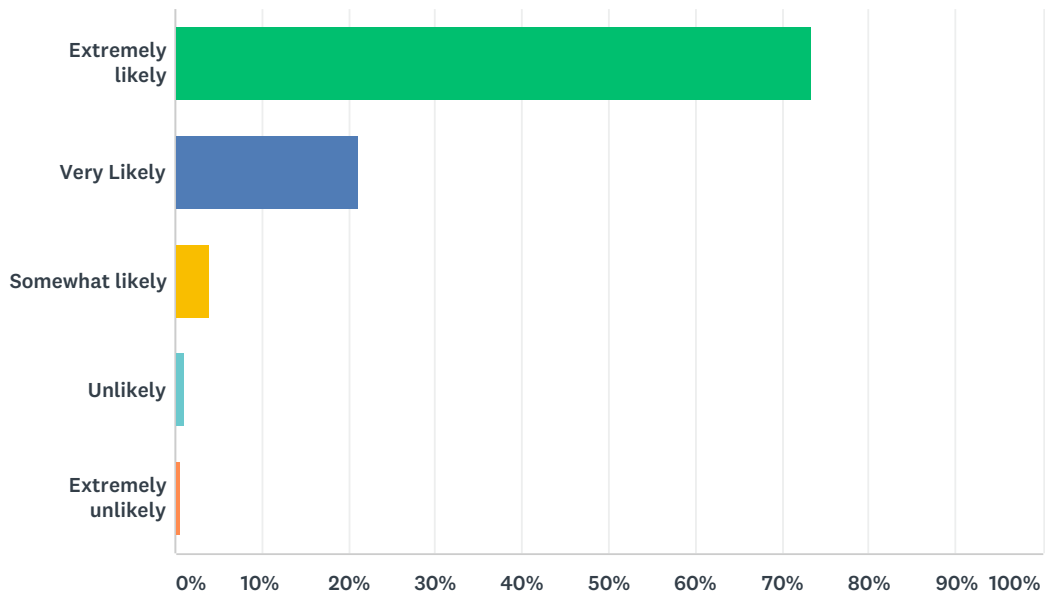

Q14 How likely would you be to recommend this teacher to another student?

Answered: 309 Skipped: 52

ANSWER CHOICES	RESPONSES	
Extremely likely	73.46%	227
Very Likely	21.04%	65
Somewhat likely	3.88%	12
Unlikely	0.97%	3
Extremely unlikely	0.65%	2
TOTAL		309