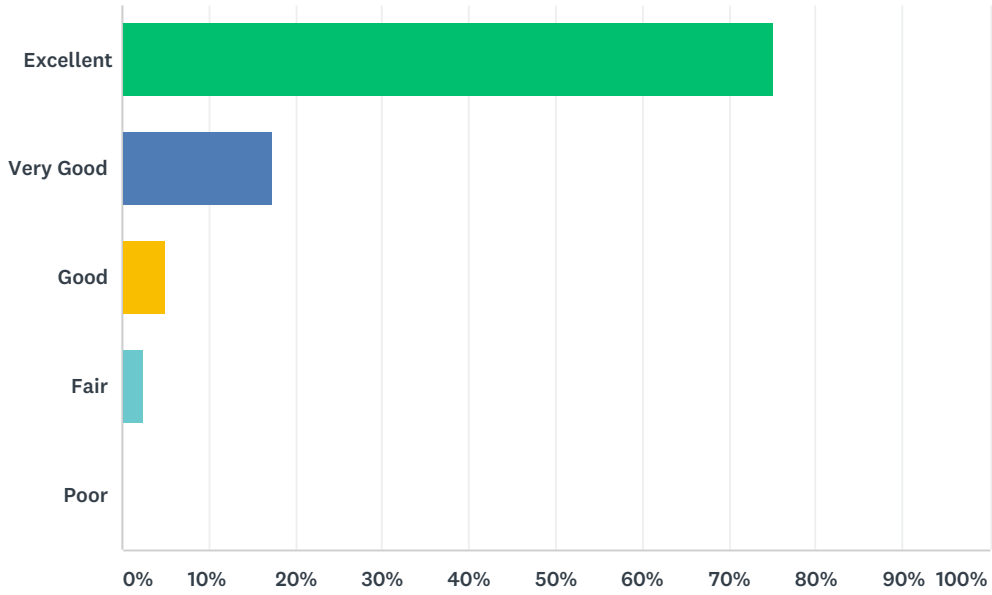

Q1 How would you rate your overall satisfaction with this class?

Answered: 322 Skipped: 39

ANSWER CHOICES	RESPONSES	
Excellent	75.16%	242
Very Good	17.39%	56
Good	4.97%	16
Fair	2.48%	8
Poor	0.00%	0
TOTAL		322

Q6 How likely would you be to recommend this class to another student?

Answered: 326 Skipped: 35

ANSWER CHOICES	RESPONSES	
Extremely likely	57.67%	188
Very likely	33.13%	108
Somewhat Likely	7.98%	26
Unlikely	1.23%	4
Very Unlikely	0.00%	0
TOTAL		326