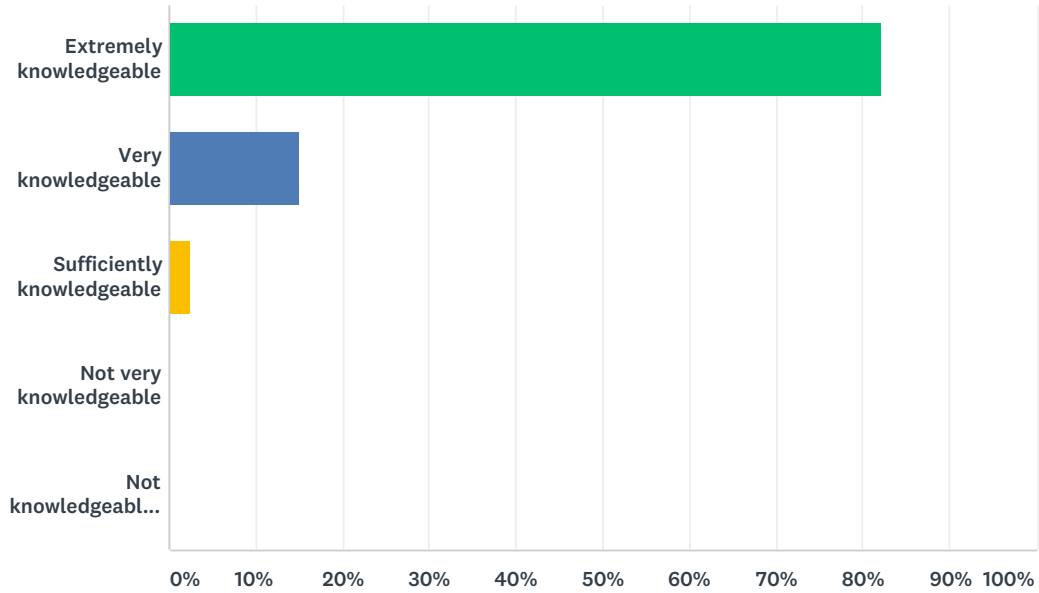

Q8 How knowledgeable was your teacher?

Answered: 310 Skipped: 51

ANSWER CHOICES	RESPONSES	
Extremely knowledgeable	82.26%	255
Very knowledgeable	15.16%	47
Sufficiently knowledgeable	2.58%	8
Not very knowledgeable	0.00%	0
Not knowledgeable at all	0.00%	0
TOTAL		310